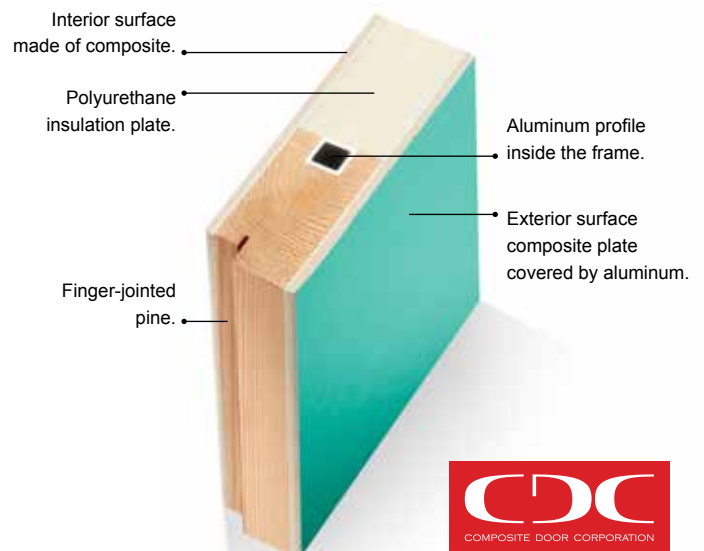

Cross section of the CDC door

Product quality and guarantee

The CDC door is the only truly weatherproof door available for the Nordic market. Finnish manufacturer Composite Door Corporation CDC guarantees that its doors are faultless regarding material and workmanship. The general guarantee period against possible material and manufacturing defects is 2 years. The guarantee for the door remaining straight is 10 years.

READ MORE ABOUT US
WWW.CDC.FI